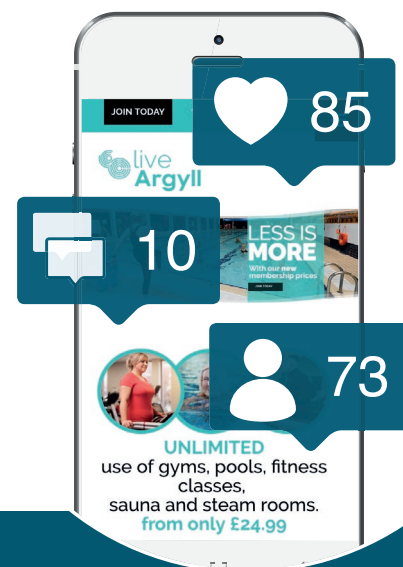

SHARING IS CARING

Help us spread the word. **Tweet, retweet, like, love, follow, share.** We would be very grateful if you can help us ensure everybody knows our good news.